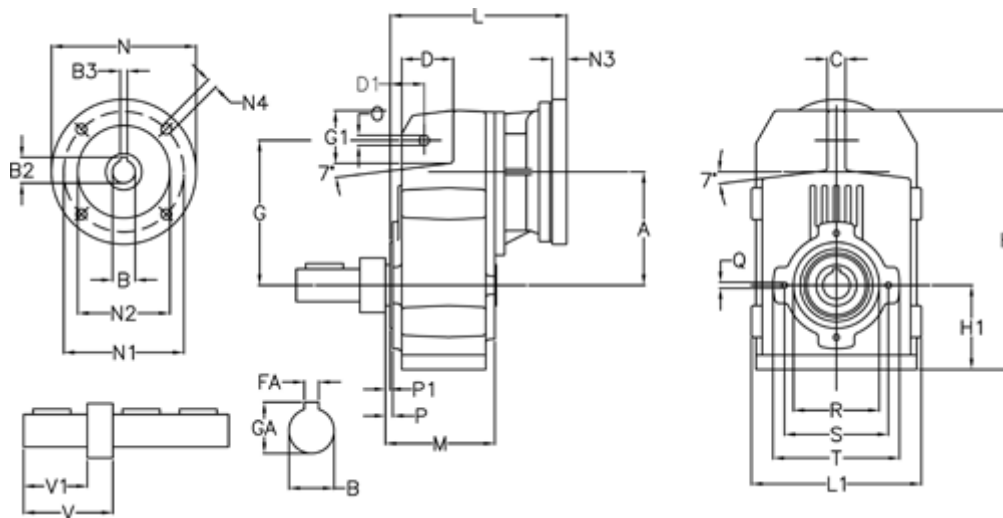

Article number: 29560500721240

Description: Shaft mounted gear
A512R-7,2-P100B5

Measures

A = 211.30	FA = 14	M = 163.0	Q = M12x19
B = 50	G = 278	N = 250	R = 180
B1 = 28	G1 = 105.5	N1 = 215	S = 215
B2 = 31.3	GA = 53.5	N2 = 180	T = 250
B3 = 8	H = 479.0	N4 = M12x16	V = 146.5
C = 20	H1 = 144.0	O = 22	V1 = 100
D = 93.5	L = 297.5	P = 8.5	
D1 = 65.0	L1 = 273	P1 = 4.5	